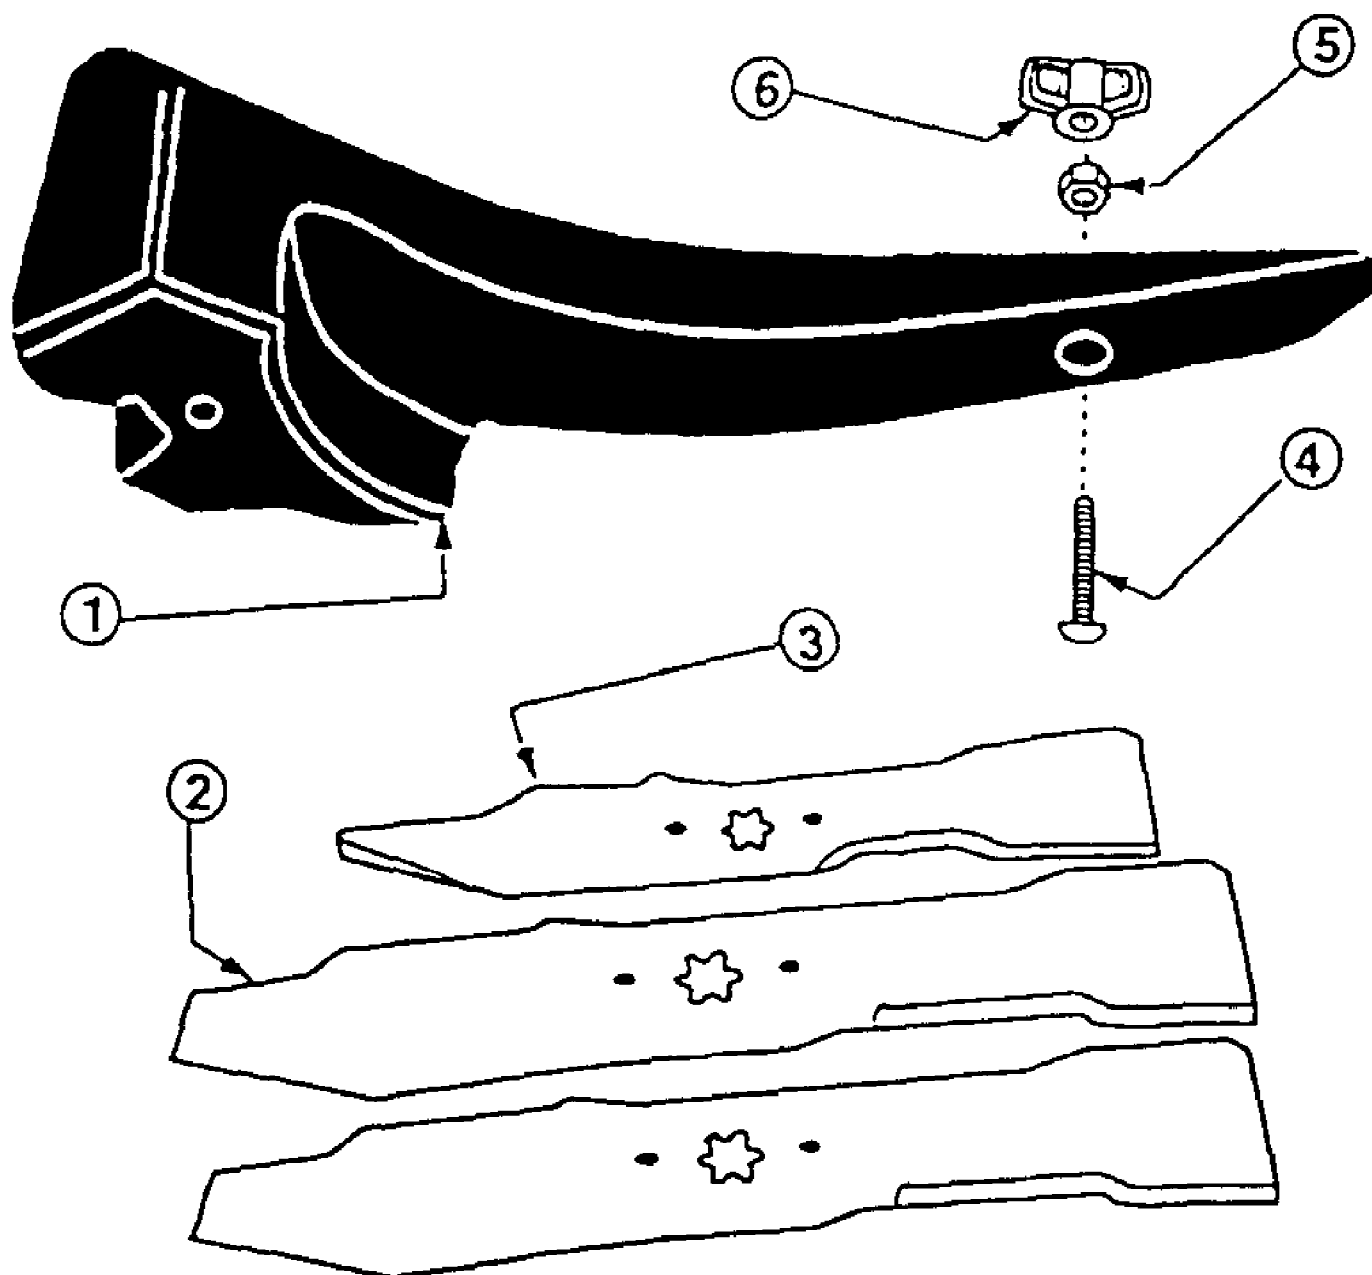

190-118-000 (1998)
46" Mulching Kit

Page 1 of 2

190-118-000 (1998)
46" Mulching Kit

Page 2 of 2

Ref #	Part Number	Qty	S/P/F	Description
1	731-1636	1		Mulching Plug
2	742-0611	2	S	16.28" 3 in 1 Blade
3	742-0612	1	S	14.88" 3 in 1 Blade
4	710-0578	1	/P	Machine Screw (1/4")
5	712-0291	1	S	Hex Locking Nut (1/4")
6	712-3087	1	/P	Wing Nut (1/4")